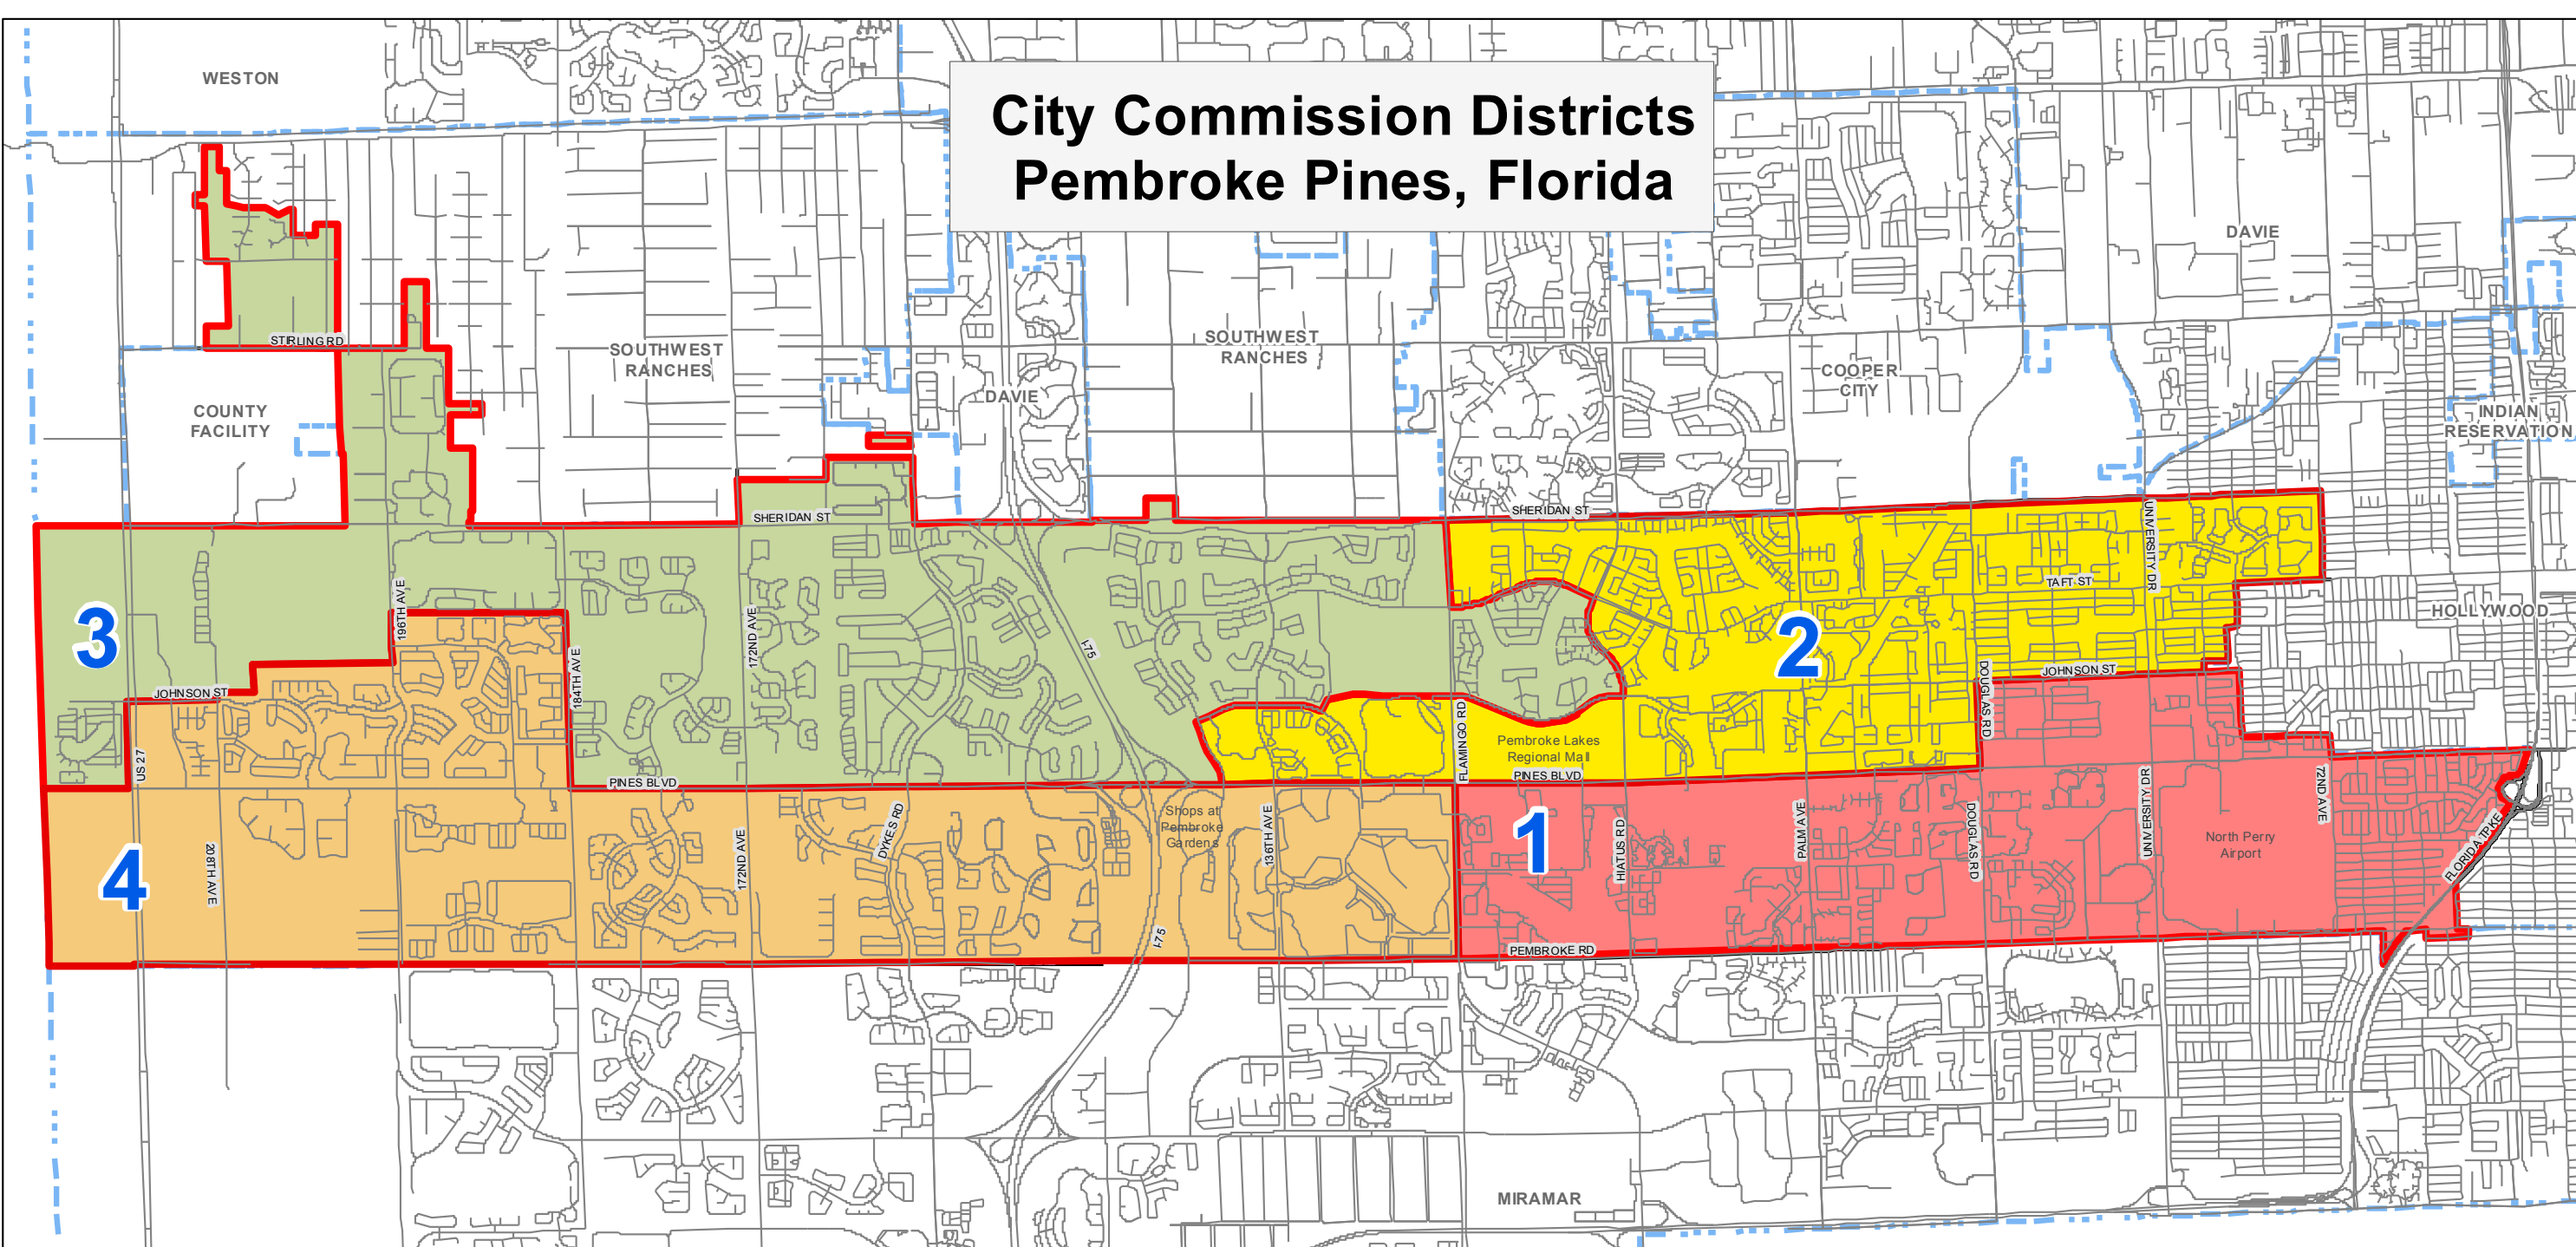

City Commission Districts Pembroke Pines, Florida

1 inch = 5,000 feet

Map Information

Map Title: City Commission Map	Revisions: 5/13 Vice Mayor 5/12 Vice Mayor/ District 2 8/11 Vice Mayor 1/11 District 4 11/10 District 4 4/10 Vice Mayor 4/09 Vice Mayor 2/08 District 2 & Vice Mayor 5/07 District 3 & 4 Boundary 3/07 Vice Mayor
Created By: MS	
Verified By: Districts Verified	
Draft:	
Data Source: basemap	
Location: S:\planning\top_gis\gis\projects\commission\maps	
File Name: City Commission Map	
Print Date: May 2013	

City of Pembroke Pines
Administrative Services Department
Planning Division
10100 Pines Boulevard
Pembroke Pines, Florida 33026
954-435-6513
<http://www.ppines.com>